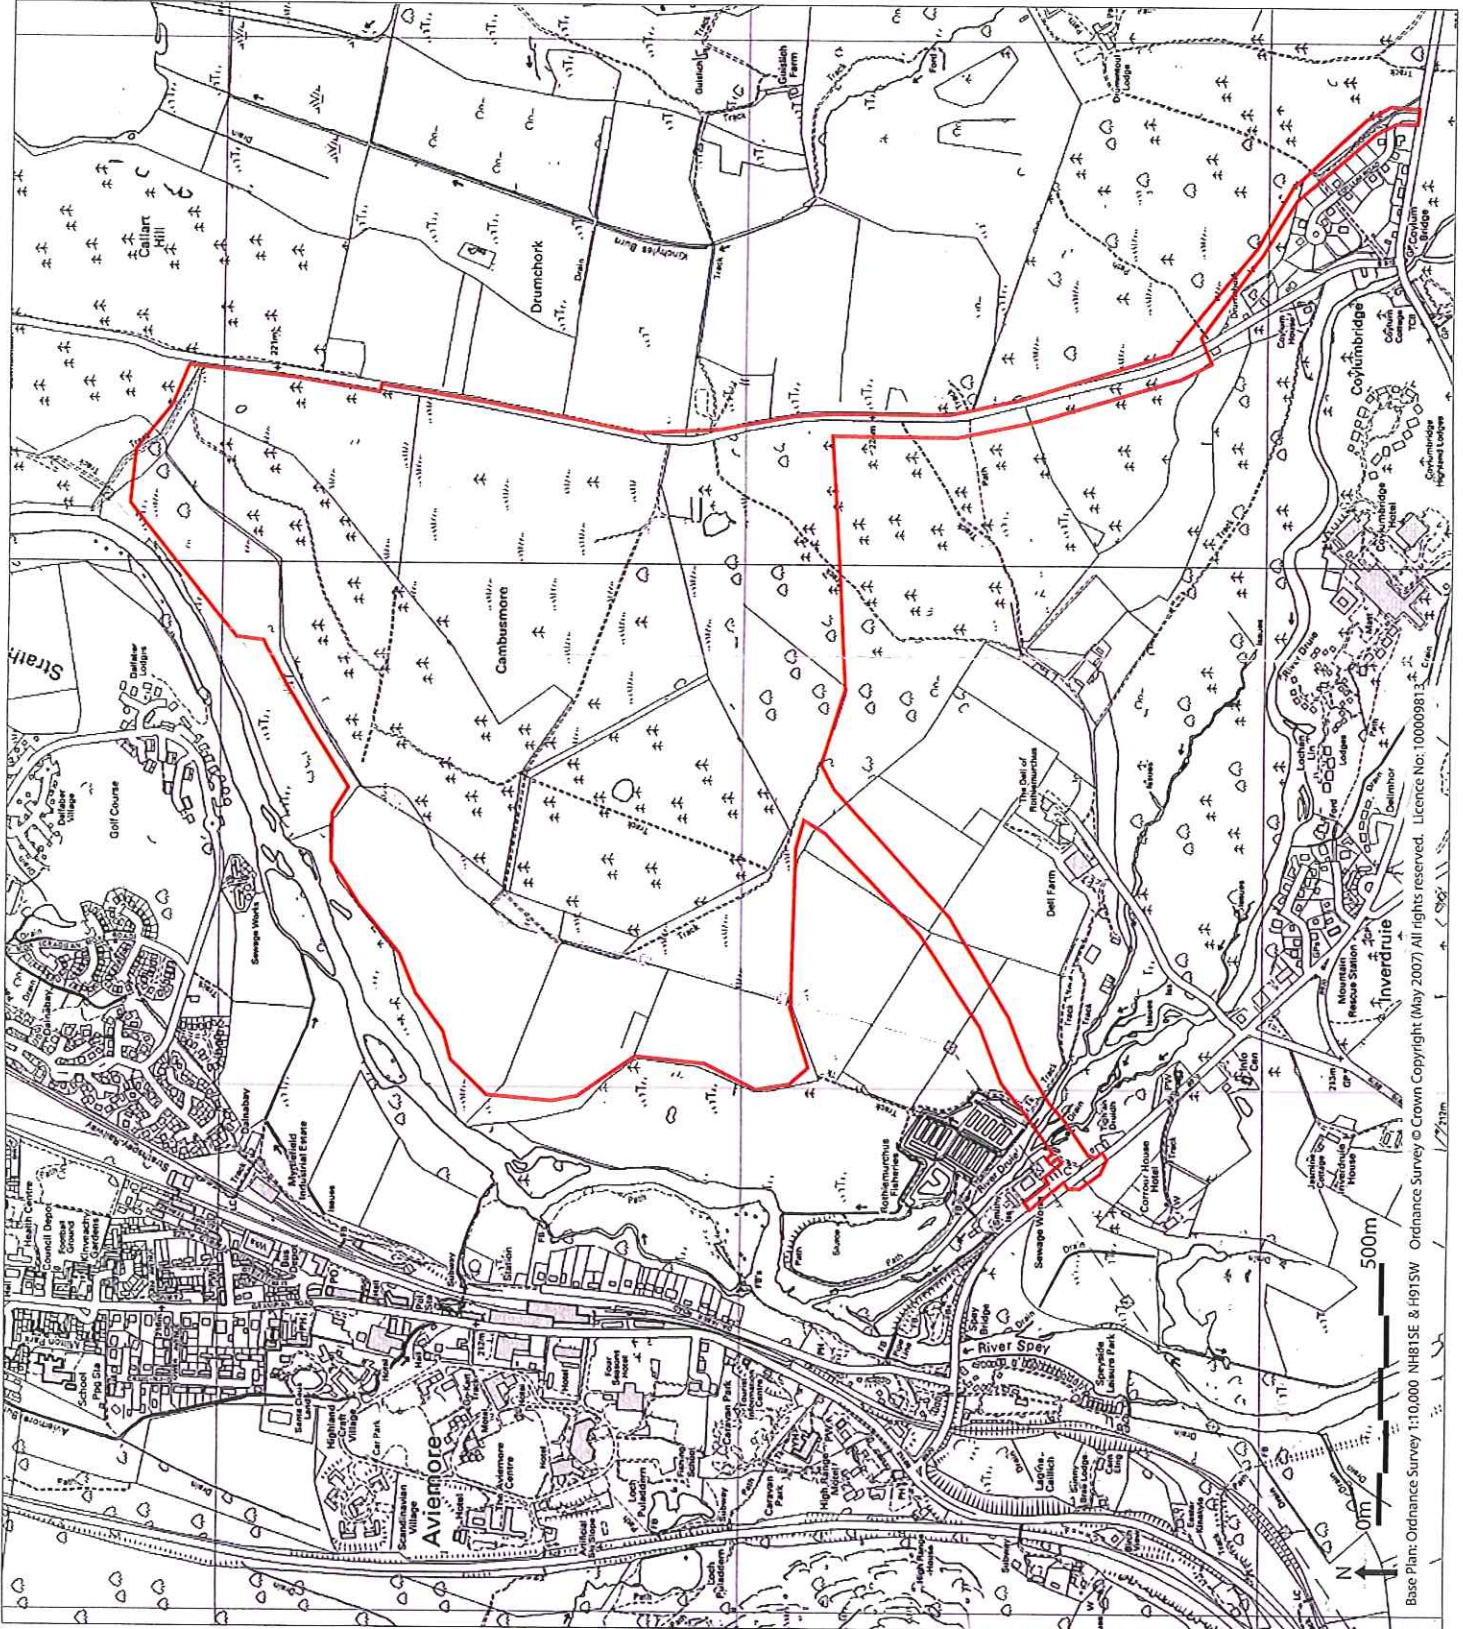

AN CAMAS MÒR APPLICATION SITE PLAN

KEY
— Application site

Calngorms National Park Authority
 Planning Application No. 09/155/CP
 29 MAY 2009
 REGISTERED

THE RIGHLAND COUNCIL
 PLAN 1 OF 2 OF APPLICATION REF
 09/114/OUTRS
 RECEIVED 20/05/09

Base Plan: Ordnance Survey 1:50,000 NH81SE & H91SW Ordnance Survey © Crown Copyright (May 2007) All rights reserved. Licence No: 10000981